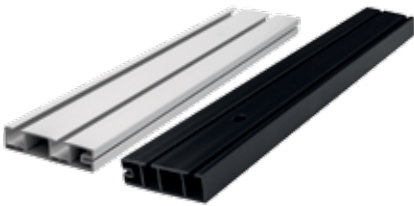

CEILING RAILS SYSTEM CATALOGUE

CEILING RAILS FOR CURTAINS AND BLINDS

161K.0312KXXXX.00.

SINGLE CURTAIN RAIL PROFILE

MATERIAL	COLOUR	LENGTH [M]	PACKAGING
hard PVC (PVC-U)	white / black	1,2 / 1,5 / 1,8 / 2,1 / 2,5 / 3,0 / 3,5 / 4,0	10 pcs. box

160K.0312KXXXX.00.

DOUBLE CURTAIN RAIL PROFILE

MATERIAL	COLOUR	LENGTH [M]	PACKAGING
hard PVC (PVC-U)	white / black	1,2 / 1,5 / 1,8 / 2,1 / 2,5 / 3,0 / 3,5 / 4,0	10 pcs. box

163K.XXXXXK0025.00.00

CURTAIN RAIL STRIP COVER