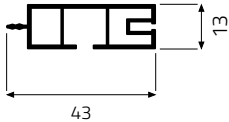

CEILING RAILS SYSTEM CATALOGUE

CEILING RAILS FOR CURTAINS AND BLINDS

161K.0312KXXXX.00.

SINGLE CURTAIN RAIL PROFILE

MATERIAL	COLOUR	LENGTH [M]	PACKAGING
hard PVC (PVC-U)	white / black	1,2 / 1,5 / 1,8 / 2,1 / 2,5 / 3,0 / 3,5 / 4,0	10 pcs. box