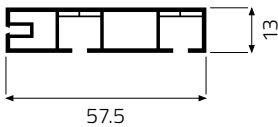

160K.0312KXXXX.00.

DOUBLE CURTAIN RAIL PROFILE

MATERIAL	COLOUR	LENGTH [M]	PACKAGING
hard PVC (PVC-U)	white / black	1,2 / 1,5 / 1,8 / 2,1 / 2,5 / 3,0 / 3,5 / 4,0	10 pcs. box