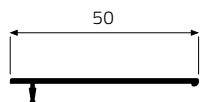

CEILING RAILS SYSTEM CATALOGUE

CEILING RAILS FOR CURTAINS AND BLINDS

161K.0312KXXXX.00.

SINGLE CURTAIN RAIL PROFILE			
MATERIAL	COLOUR	LENGTH [M]	PACKAGING
hard PVC (PVC-U)	white / black	1,2 / 1,5 / 1,8 / 2,1 / 2,5 / 3,0 / 3,5 / 4,0	10 pcs. box

160K.0312KXXXX.00.

DOUBLE CURTAIN RAIL PROFILE			
MATERIAL	COLOUR	LENGTH [M]	PACKAGING
hard PVC (PVC-U)	white / black	1,2 / 1,5 / 1,8 / 2,1 / 2,5 / 3,0 / 3,5 / 4,0	10 pcs. box

163K.XXXXXK0025.00.00

CURTAIN RAIL STRIP COVER			
MATERIAL	COLOUR	LENGTH [M]	PACKAGING
hard PVC (PVC-U)	white / black / alder / dark walnut / light beech / light oak / elegant walnut / cherry / sonoma oak / wenge / silver / satin mahogany	25	25 m roll