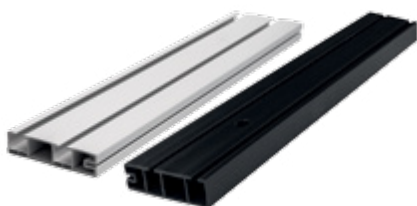

CEILING RAILS SYSTEM CATALOGUE

CEILING RAILS FOR CURTAINS AND BLINDS

161K.0312KXXXX.00.

SINGLE CURTAIN RAIL PROFILE			
MATERIAL	COLOUR	LENGTH [M]	PACKAGING
hard PVC (PVC-U)	white / black	1,2 / 1,5 / 1,8 / 2,1 / 2,5 / 3,0 / 3,5 / 4,0	10 pcs. box

160K.0312KXXXX.00.

DOUBLE CURTAIN RAIL PROFILE			
MATERIAL	COLOUR	LENGTH [M]	PACKAGING
hard PVC (PVC-U)	white / black	1,2 / 1,5 / 1,8 / 2,1 / 2,5 / 3,0 / 3,5 / 4,0	10 pcs. box

163K.XXXXXK0025.00.00

CURTAIN RAIL STRIP COVER			
MATERIAL	COLOUR	LENGTH [M]	PACKAGING
hard PVC (PVC-U)	white / black / alder / dark walnut / light beech / light oak / elegant walnut / cherry / sonoma oak / wenge / silver / satin mahogany	25	25 m roll

satin

CEILING RAILS FOR CURTAINS AND BLINDS

160D.0300.RO

CURTAIN CLIP WITH A WHEEL		
MATERIAL	COLOUR	PACKAGING
Polipropylen (PP)	white / black	100 pcs. box

160D.0300.R

CURTAIN CLIP		
MATERIAL	COLOUR	PACKAGING
Polipropylen (PP)	white / black	100 pcs. box