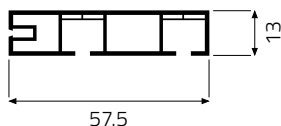

160K.0312KXXXX.00.

DOUBLE CURTAIN RAIL PROFILE			
MATERIAL	COLOUR	LENGTH [M]	PACKAGING
hard PVC (PVC-U)	white / black	1,2 / 1,5 / 1,8 / 2,1 / 2,5 / 3,0 / 3,5 / 4,0	10 pcs. box