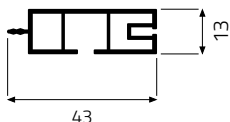

CEILING RAILS SYSTEM CATALOGUE

CEILING RAILS FOR CURTAINS AND BLINDS

161K.0312KXXXX.00.

SINGLE CURTAIN RAIL PROFILE			
MATERIAL	COLOUR	LENGTH [M]	PACKAGING
hard PVC (PVC-U)	white / black	1,2 / 1,5 / 1,8 / 2,1 / 2,5 / 3,0 / 3,5 / 4,0	10 pcs. box

160K.0312KXXXX.00.

DOUBLE CURTAIN RAIL PROFILE			
MATERIAL	COLOUR	LENGTH [M]	PACKAGING
hard PVC (PVC-U)	white / black	1,2 / 1,5 / 1,8 / 2,1 / 2,5 / 3,0 / 3,5 / 4,0	10 pcs. box

163K.XXXXXK0025.00.00

CURTAIN RAIL STRIP COVER			
MATERIAL	COLOUR	LENGTH [M]	PACKAGING
hard PVC (PVC-U)	white / black / alder / dark walnut / light beech / light oak / elegant walnut / cherry / sonoma oak / wenge / silver / satin mahogany	25	25 m roll