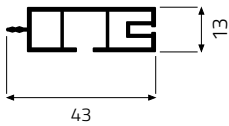

CEILING RAILS SYSTEM CATALOGUE

CEILING RAILS FOR CURTAINS AND BLINDS

161K.0312KXXXX.00.

SINGLE CURTAIN RAIL PROFILE

MATERIAL	COLOUR	LENGTH [M]	PACKAGING
hard PVC (PVC-U)	white	1,2 / 1,5 / 1,8 / 2,1 / 2,5 / 3,0 / 3,5 / 4,0	10 pcs. box

160K.0312KXXXX.00.

DOUBLE CURTAIN RAIL PROFILE

MATERIAL	COLOUR	LENGTH [M]	PACKAGING
hard PVC (PVC-U)	white	1,2 / 1,5 / 1,8 / 2,1 / 2,5 / 3,0 / 3,5 / 4,0	10 pcs. box

220K.0312KXXXX.00.

TRIPLE CURTAIN RAIL PROFILE