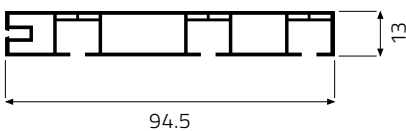

CEILING RAILS SYSTEM CATALOGUE

CEILING RAILS FOR CURTAINS AND BLINDS

161K.0312KXXXX.00.

SINGLE CURTAIN RAIL PROFILE

MATERIAL	COLOUR	LENGTH [M]	PACKAGING
hard PVC (PVC-U)	white	1,2 / 1,5 / 1,8 / 2,1 / 2,5 / 3,0 / 3,5 / 4,0	10 pcs. box

160K.0312KXXXX.00.

DOUBLE CURTAIN RAIL PROFILE

MATERIAL	COLOUR	LENGTH [M]	PACKAGING
hard PVC (PVC-U)	white	1,2 / 1,5 / 1,8 / 2,1 / 2,5 / 3,0 / 3,5 / 4,0	10 pcs. box

220K.0312KXXXX.00.

TRIPLE CURTAIN RAIL PROFILE