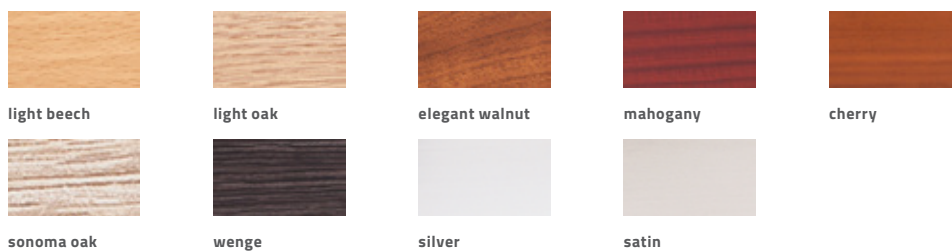

CEILING RAILS SYSTEM CATALOGUE

161K.0312KXXXX.00.

SINGLE CURTAIN RAIL PROFILE			
MATERIAL	COLOUR	LENGTH [M]	PACKAGING
hard PVC (PVC-U)	white	1,2 / 1,5 / 1,8 / 2,1 / 2,5 / 3,0 / 3,5 / 4,0	10 pcs. box

160K.0312KXXXX.00.

DOUBLE CURTAIN RAIL PROFILE			
MATERIAL	COLOUR	LENGTH [M]	PACKAGING
hard PVC (PVC-U)	white	1,2 / 1,5 / 1,8 / 2,1 / 2,5 / 3,0 / 3,5 / 4,0	10 pcs. box

220K.0312KXXXX.00.

TRIPLE CURTAIN RAIL PROFILE			
MATERIAL	COLOUR	LENGTH [M]	PACKAGING
hard PVC (PVC-U)	white	1,2 / 1,5 / 1,8 / 2,1 / 2,5 / 3,0 / 3,5 / 4,0	10 pcs. box

163K.XXXXXK0025.00.00

CURTAIN RAIL STRIP COVER

MATERIAL	COLOUR	LENGTH [M]	PACKAGING
hard PVC (PVC-U)	white / alder / dark walnut / light beech / light oak / elegant walnut / cherry / sonoma oak / wenge / silver / satin mahogany	25	25 m roll

160D.0300.RO

CURTAIN CLIP WITH A WHEEL

MATERIAL	COLOUR	PACKAGING
Polipropylen (PP)	white	100 pcs. box

160D.0300.R

CURTAIN CLIP

MATERIAL	COLOUR	PACKAGING
Polipropylen (PP)	white	100 pcs. box

160D.0300.A

CURTAIN RAIL HOOKS